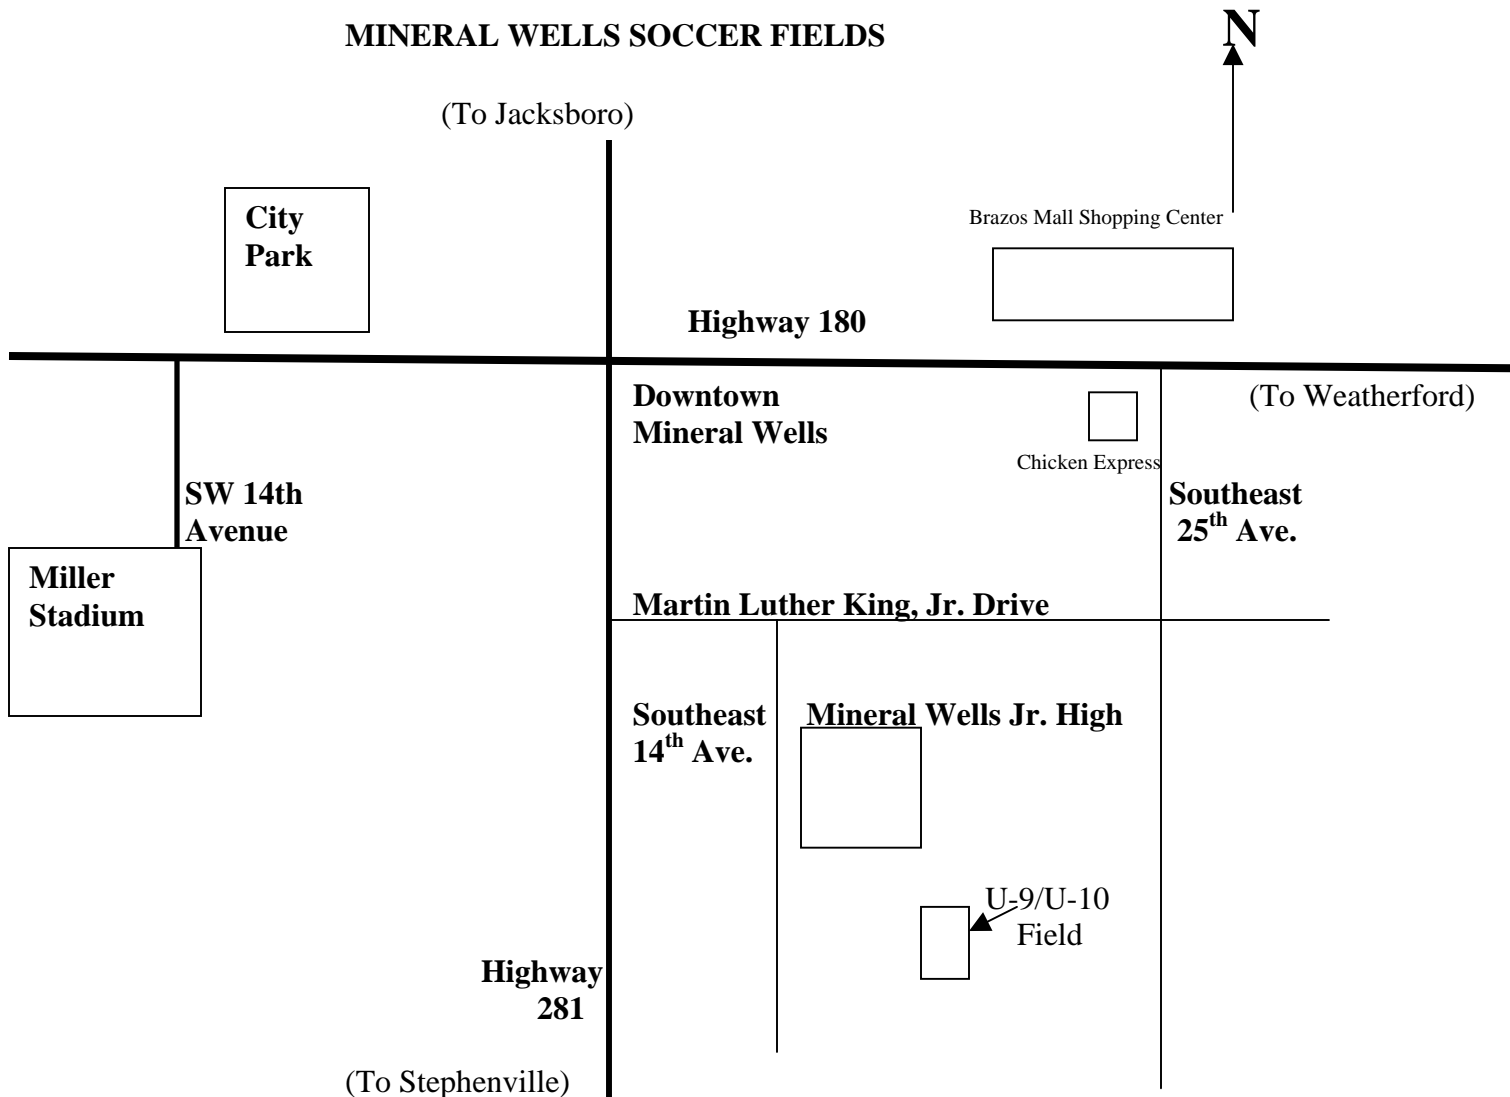

MINERAL WELLS SOCCER FIELDS

The Under 10 Soccer field is located on the south side of the Mineral Wells Junior High (1301 SE 14th Avenue).

From 281 South: Go north into Mineral Wells and turn right on Martin Luther King Drive, which is south of downtown Mineral Wells. Turn right on SE 14th Avenue and the junior high will be on your left, three blocks south.

From 180 East: Go west into Mineral Wells, turn left on SE 25th. Turn right on Martin Luther King Drive. Turn left on SE 14th Ave and the junior high will be on your left, three blocks south.

The Under 12/14 Field is located next to Miller Stadium. From downtown Mineral Wells (281 and 180 crossing) take Highway 180 west past the City Park. Take a left (south) on SW 14th Avenue and the stadium will be in front of you. The soccer field is on the east side of the stadium.

Rainouts:

Scott Elder: 940-327-8173 or 817-403-0776

Alan Clarke: 940-659-2735